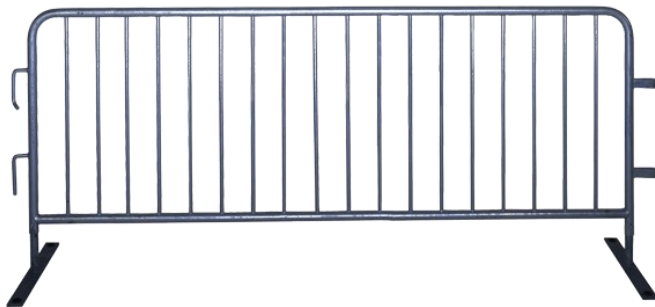

## Rental Equipment Descriptions

These white folding chairs are extremely lightweight yet very durable. They are excellent for functions both indoors and out and are rated to support 300 lbs.

Our 8 ft. and 6 ft. long, rectangular, banquet tables are useful for any occasion and are durable enough for outdoor use.

Our 60 inch circular tables are an excellent choice for banquets and receptions. These tables can accommodate up to 8 chairs seated around it.

Highboy Tables are always in demand. Our 36" diameter tables come with two size adjustable poles, whether you need bar height (42") or seating height (30"). Highboy tables are great for displays, beverage and dinner services and various other gathering applications.

For use outdoors these tables must be covered by linen tablecloths or used under a covered tent.

Easy to setup, these retractable strap barriers provide you with flexibility and convenience. The Tensa Barriers can help keep lines moving in an orderly and safe way, or even be used to identify restricted areas. These Tensa Barriers are for indoor use only.

Bike Rack Barricade can be used for crowd control and crowd management in situations ranging from major events to small gatherings and festivals. The Barricades can designate line space and block off restricted areas at any site. Our Barricade measure 8' in length.